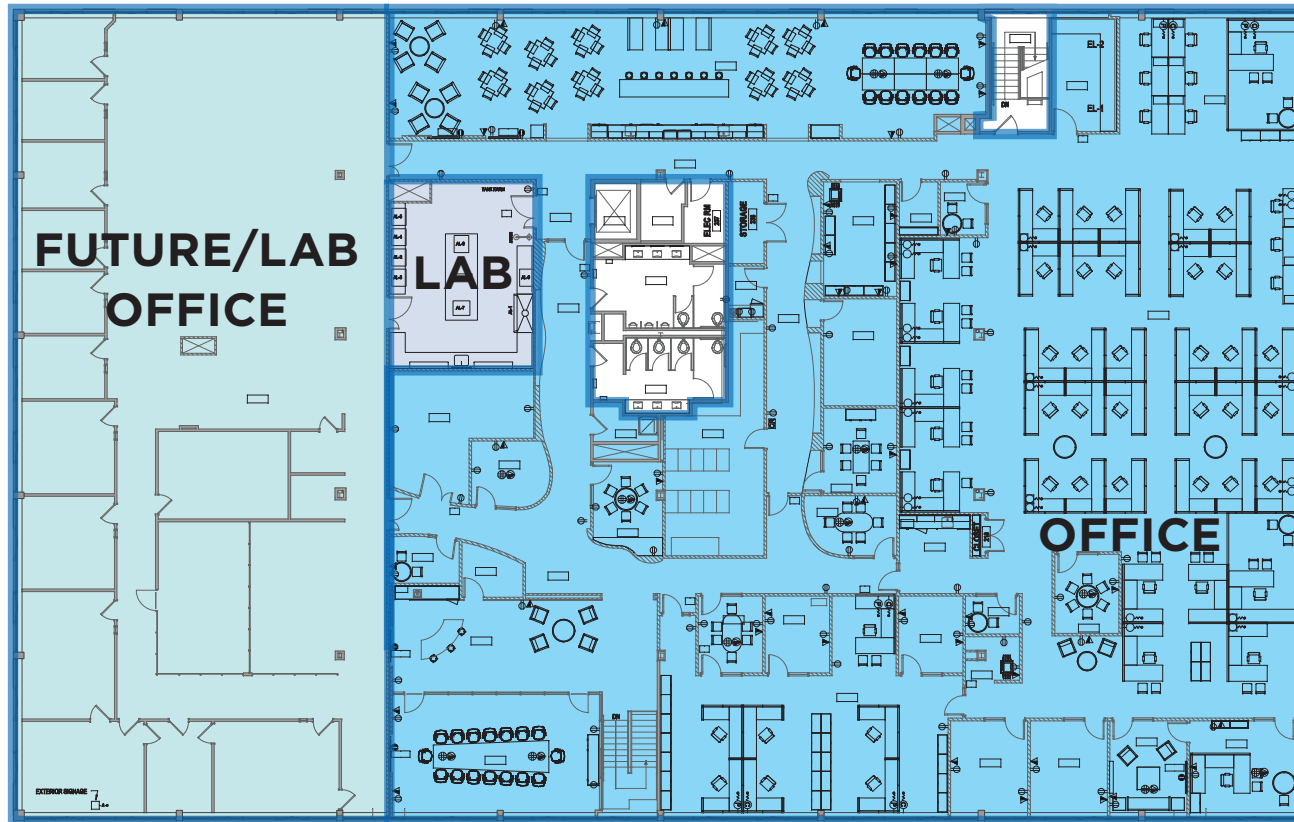

18 Crosby Drive at The Xchange at Bedford

SECOND FLOOR - 26,500 SF AVAILABLE

18 Crosby Drive at The Xchange at Bedford

FIRST FLOOR - 26,500 SF AVAILABLE