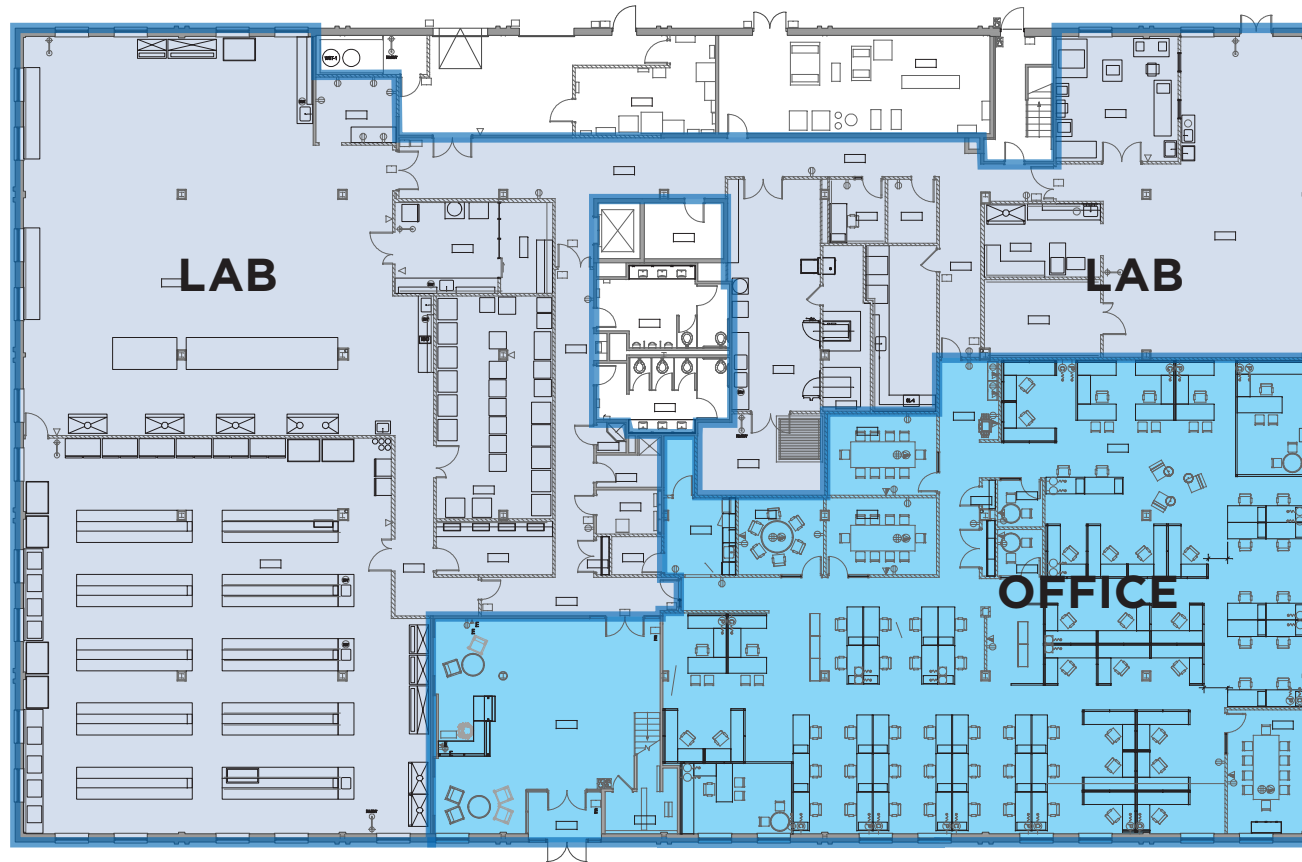

18 Crosby Drive at The Xchange at Bedford

SECOND FLOOR - 26,500 SF AVAILABLE

18 Crosby Drive at The Xchange at Bedford

FIRST FLOOR - 26,500 SF AVAILABLE