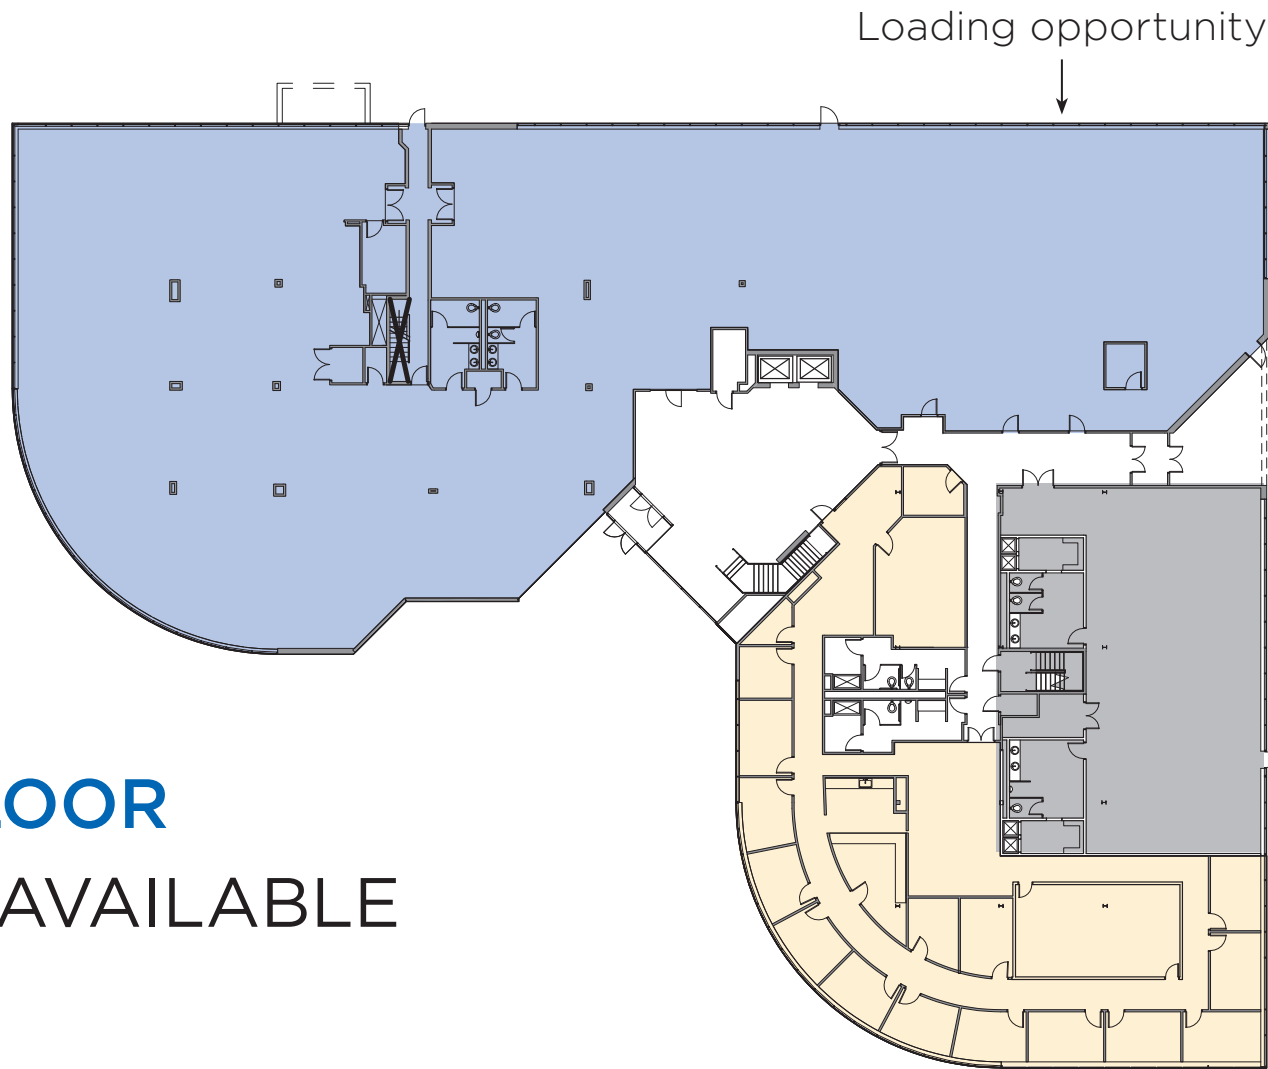

14 Crosby Drive at The Xchange at Bedford

FIRST FLOOR

19,171 SF AVAILABLE

Available

Leased

14 Crosby Drive at The Xchange at Bedford

SECOND FLOOR

32,499 SF AVAILABLE