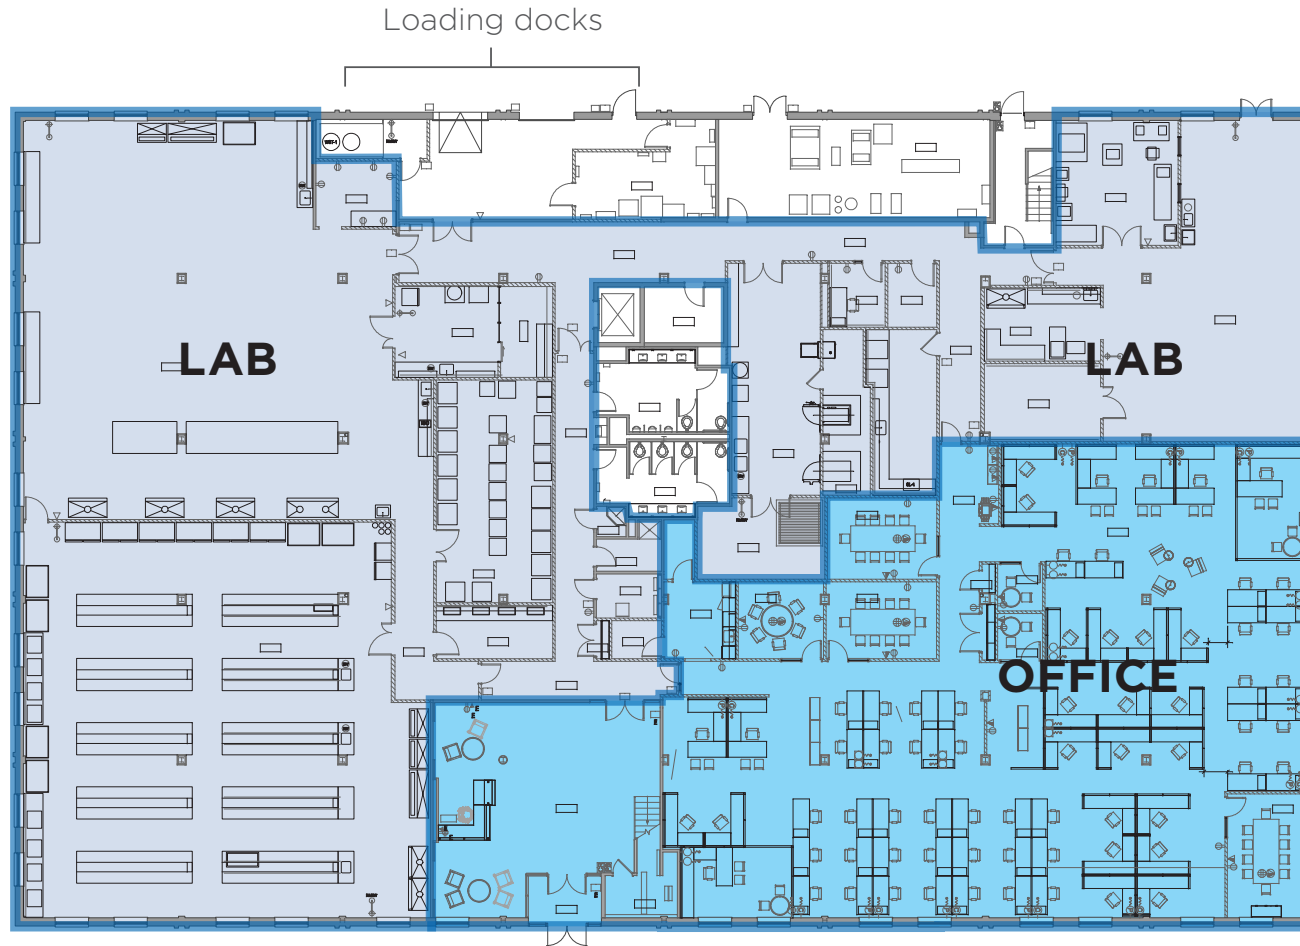

18 Crosby Drive at The Xchange at Bedford

FIRST FLOOR - 26,500 SF AVAILABLE

18 Crosby Drive at The Xchange at Bedford

SECOND FLOOR - 26,500 SF AVAILABLE