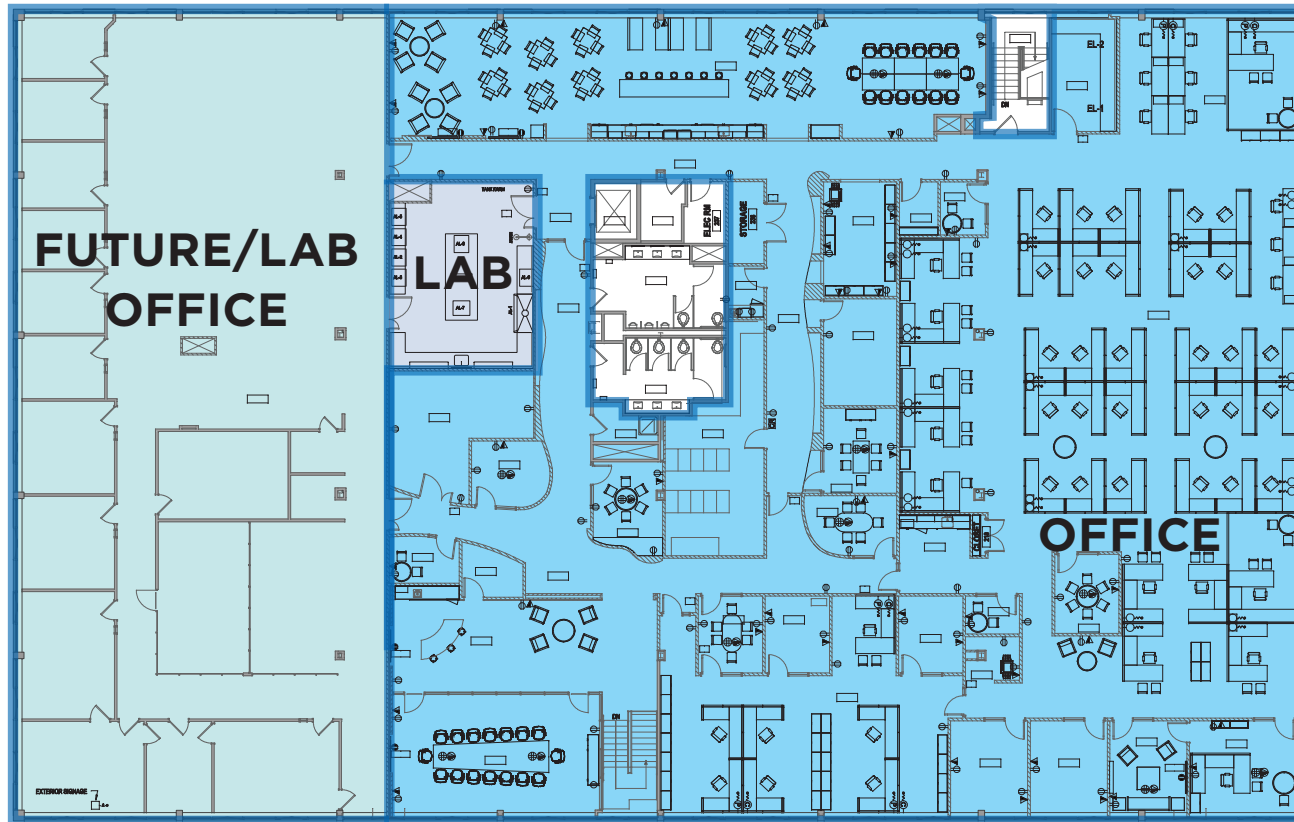

18 Crosby Drive at The Xchange at Bedford

FIRST FLOOR - 26,500 SF AVAILABLE

18 Crosby Drive at The Xchange at Bedford

SECOND FLOOR - 26,500 SF AVAILABLE