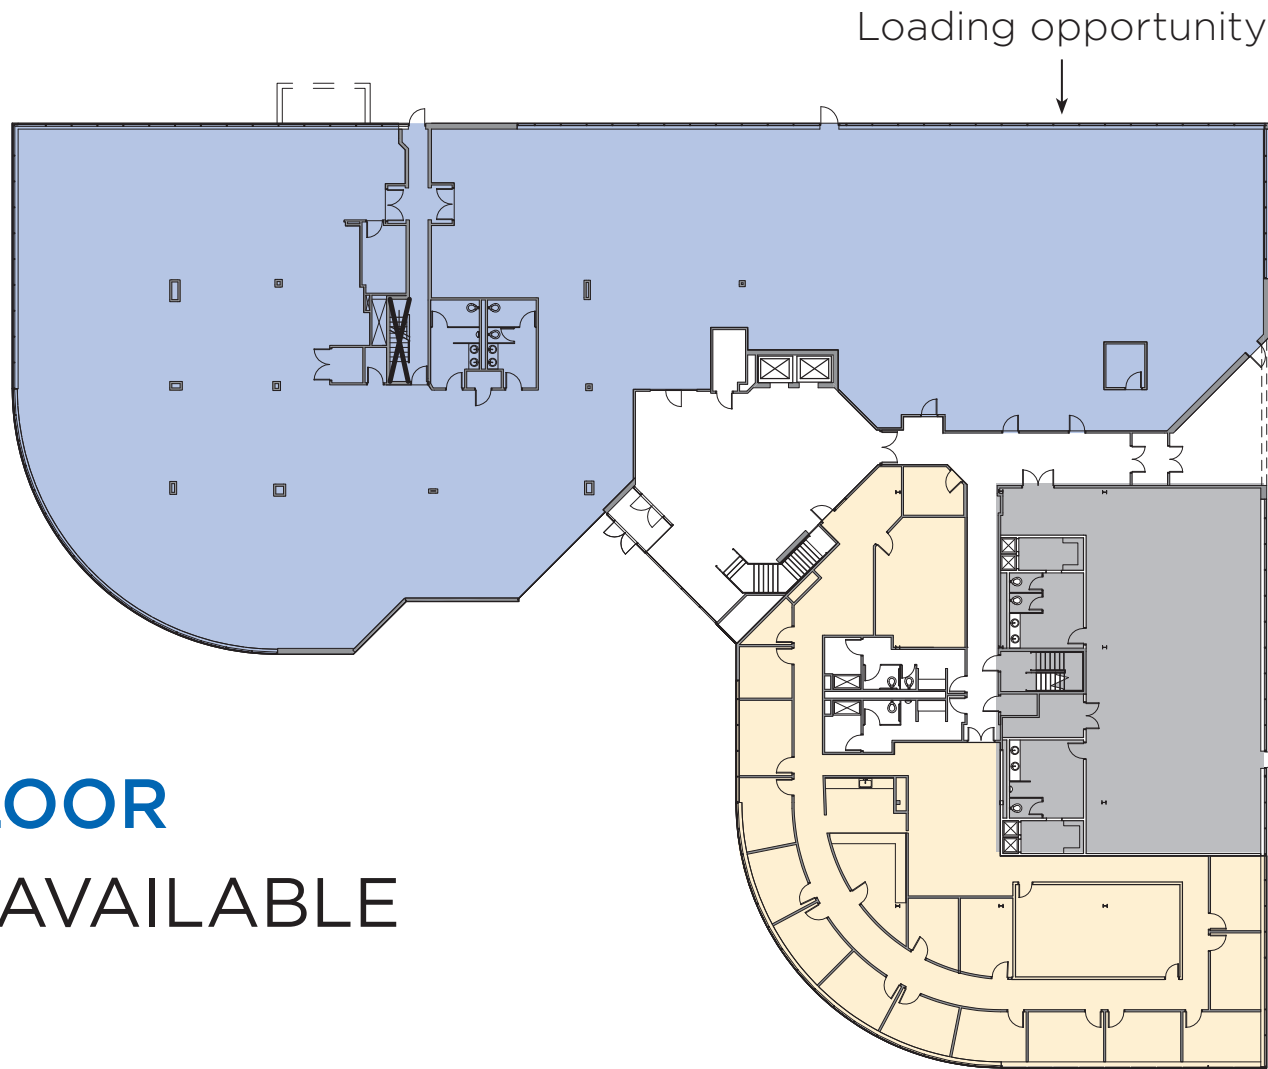

14 Crosby Drive at The Xchange at Bedford

FIRST FLOOR

19,171 SF AVAILABLE

Available

Leased

14 Crosby Drive at The Xchange at Bedford

SECOND FLOOR

32,770 SF AVAILABLE